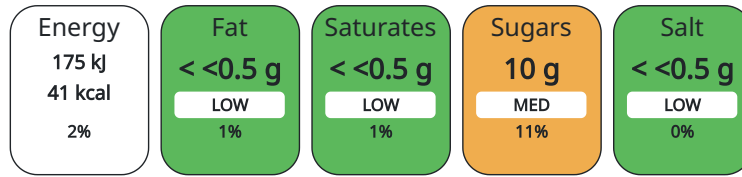

## DIET SUITABILITY

Vegan Diet	Suitable for	Vegetarian Diet	Suitable for
Halal Diet	No	Kosher Diet	No

NUTRITIONAL  
INFORMATION AS  
SOLD

Each 100g/ml portion contains:

of your reference intake.

Typical values per 100g/ml : Energy 41kcal / 175kJ